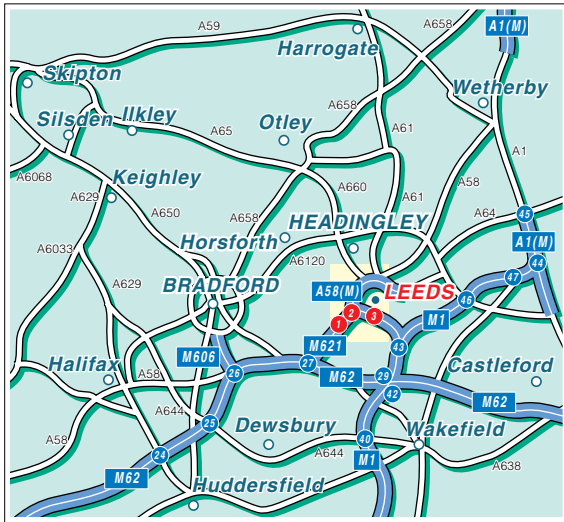

A65 TO  
A658.  
LEEDS/BRADFORD  
AIRPORT

**Sentinel Towers**

(M621, M62, M1)  
Halifax A58  
Bradford (A647)  
Huddersfield (A62)

The WEST, A64M, (A58M)  
Skipton (A660)

A64(M) TO  
A64, A1(M) JCT 45  
& YORK

Halifax (A58)  
Huddersfield (A62)  
Motorways  
(M62, M621)  
International  
Pool

Wellington Rd.  
Industrial  
Estate

City Centre  
Wetherby A58  
Harrogate (A61)  
York (A64)

Bradford A647  
Shipley (A657)  
Armley Prison  
City Centre  
Wetherby A58  
Harrogate (A61)  
York A64

**Public Transport**

**By Rail, Leeds Station.**  
Approximately 10 minutes by taxi.  
For information on train operators and times  
phone National Rail Enquiries on 0845 7484950.

**By Bus,**  
Bus numbers 74 and 75 from Infirmary Street,  
near the train station and city square.

**By Air, Leeds/Bradford Airport.**  
Approximately 40 minutes drive away.