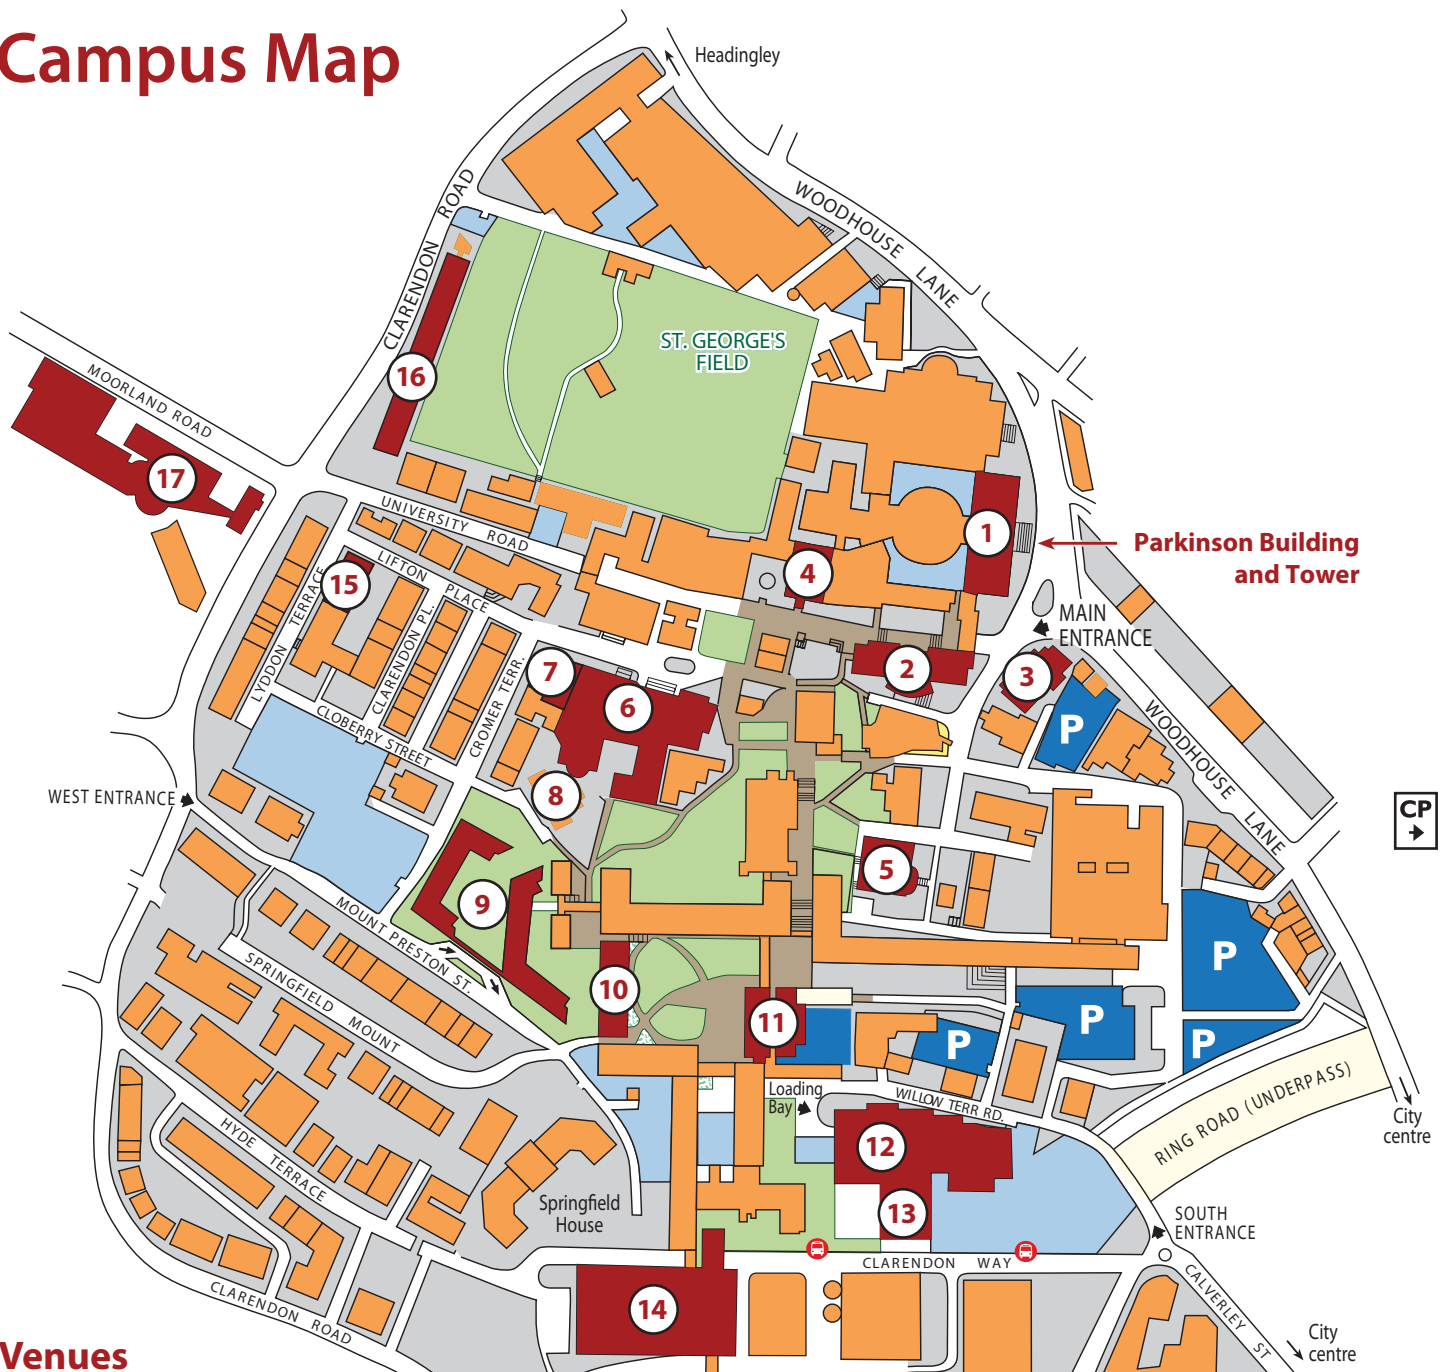

Campus Map

Venues

1. Parkinson Building
2. Michael Sadler Building
3. Emmanuel Centre
4. Great Hall
5. School of Music
6. Leeds University Union/Refectory
7. University House
8. Lyddon Hall
9. Charles Morris Hall
(incl. Storm Jameson Court, Dobree & Whetton)
10. Staff Centre
11. Roger Stevens Lecture Theatres
12. Sports Hall, Swimming Pool (The Edge) & Exhibition Centre
13. Conference Auditorium
14. Worsley Building
15. Eilerslie Hall
16. Henry Price Building
17. Leeds University Business School

Car Parks

- University visitors' car parks (limited access) 
- Other university car parks 
- Public multi-storey car park 

- Free City Bus Stop 
- Pedestrian Only Area 
- Lawns 